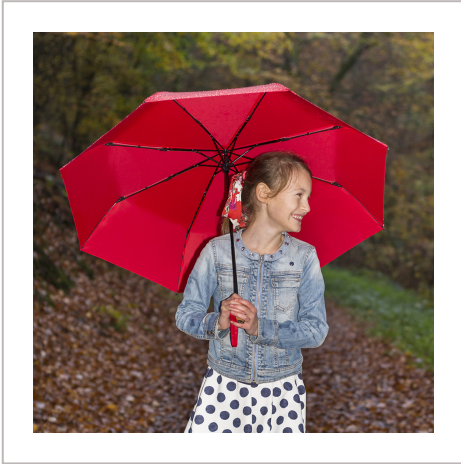

Mini Okobrella

METHOD	Screen Printed
PRINT AREA	240x130mm
MATERIAL	Polyester Pongee Recycled
COLOURS	Black, Grey, Lime, Navy, Red, White
DIAMETER WHEN OPEN	98cm
LENGTH WHEN CLOSED	26cm
WEIGHT	265g
MOQ	25
CARTON QUANTITY	50
CARTON WEIGHT	20KG
CARTON DIMENSIONS	490 x 290 x 230mm

ATTRACTIVELY PRICED, SUSTAINABLE MANUAL OPEN MINI UMBRELLA WITH A COVER MADE OF RECYCLED PLASTICS. EASY TO HANDLE THANKS TO SAFETY RUNNER, HIGH-QUALITY WINDPROOF SYSTEM FOR MAXIMUM FRAME FLEXIBILITY IN STORMY CONDITIONS, STANDARD 100 BY OEKO-TEX® CERTIFIED POLYESTER PONGEE COVER MATERIAL OF RECYCLED PLASTICS, WOODEN HANDLE WITH PROMOTIONAL LABELLING OPTION