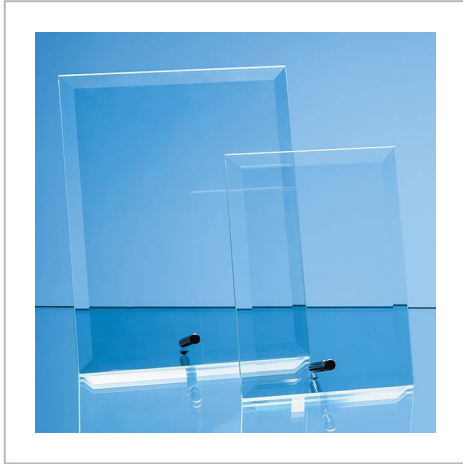

## Jade Glass Bevelled Rectangle With Chrome Pin

18CM X 12.5CM X 5MM JADE GLASS BEVELLED RECTANGLE  
WITH CHROME PIN

METHOD	Engraved
PRINT AREA	H120, W90
MATERIAL	Glass
COLOURS	Jade
SIZE	H180, W125
AWARD PACKAGING	White Skillet Boxes
WEIGHT	1.3KG
MOQ	1
CARTON QUANTITY	15
CARTON WEIGHT	20KG
CARTON DIMENSIONS	61cm x 46cm x 46cm