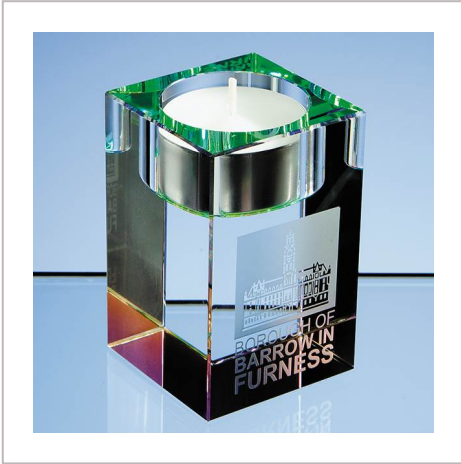

Optical Crystal Tealight* Holder

8CM OPTICAL CRYSTAL TEALIGHT* HOLDER

| | |
|-------------------|--------------------|
| METHOD | Engraved |
| PRINT AREA | H45, W37 |
| MATERIAL | Glass |
| COLOURS | Clear |
| SIZE | H80, W50, D50 |
| AWARD PACKAGING | Foam Lined Boxes |
| WEIGHT | 1.3KG |
| MOQ | 1 |
| CARTON QUANTITY | 15 |
| CARTON WEIGHT | 20KG |
| CARTON DIMENSIONS | 61cm x 46cm x 46cm |